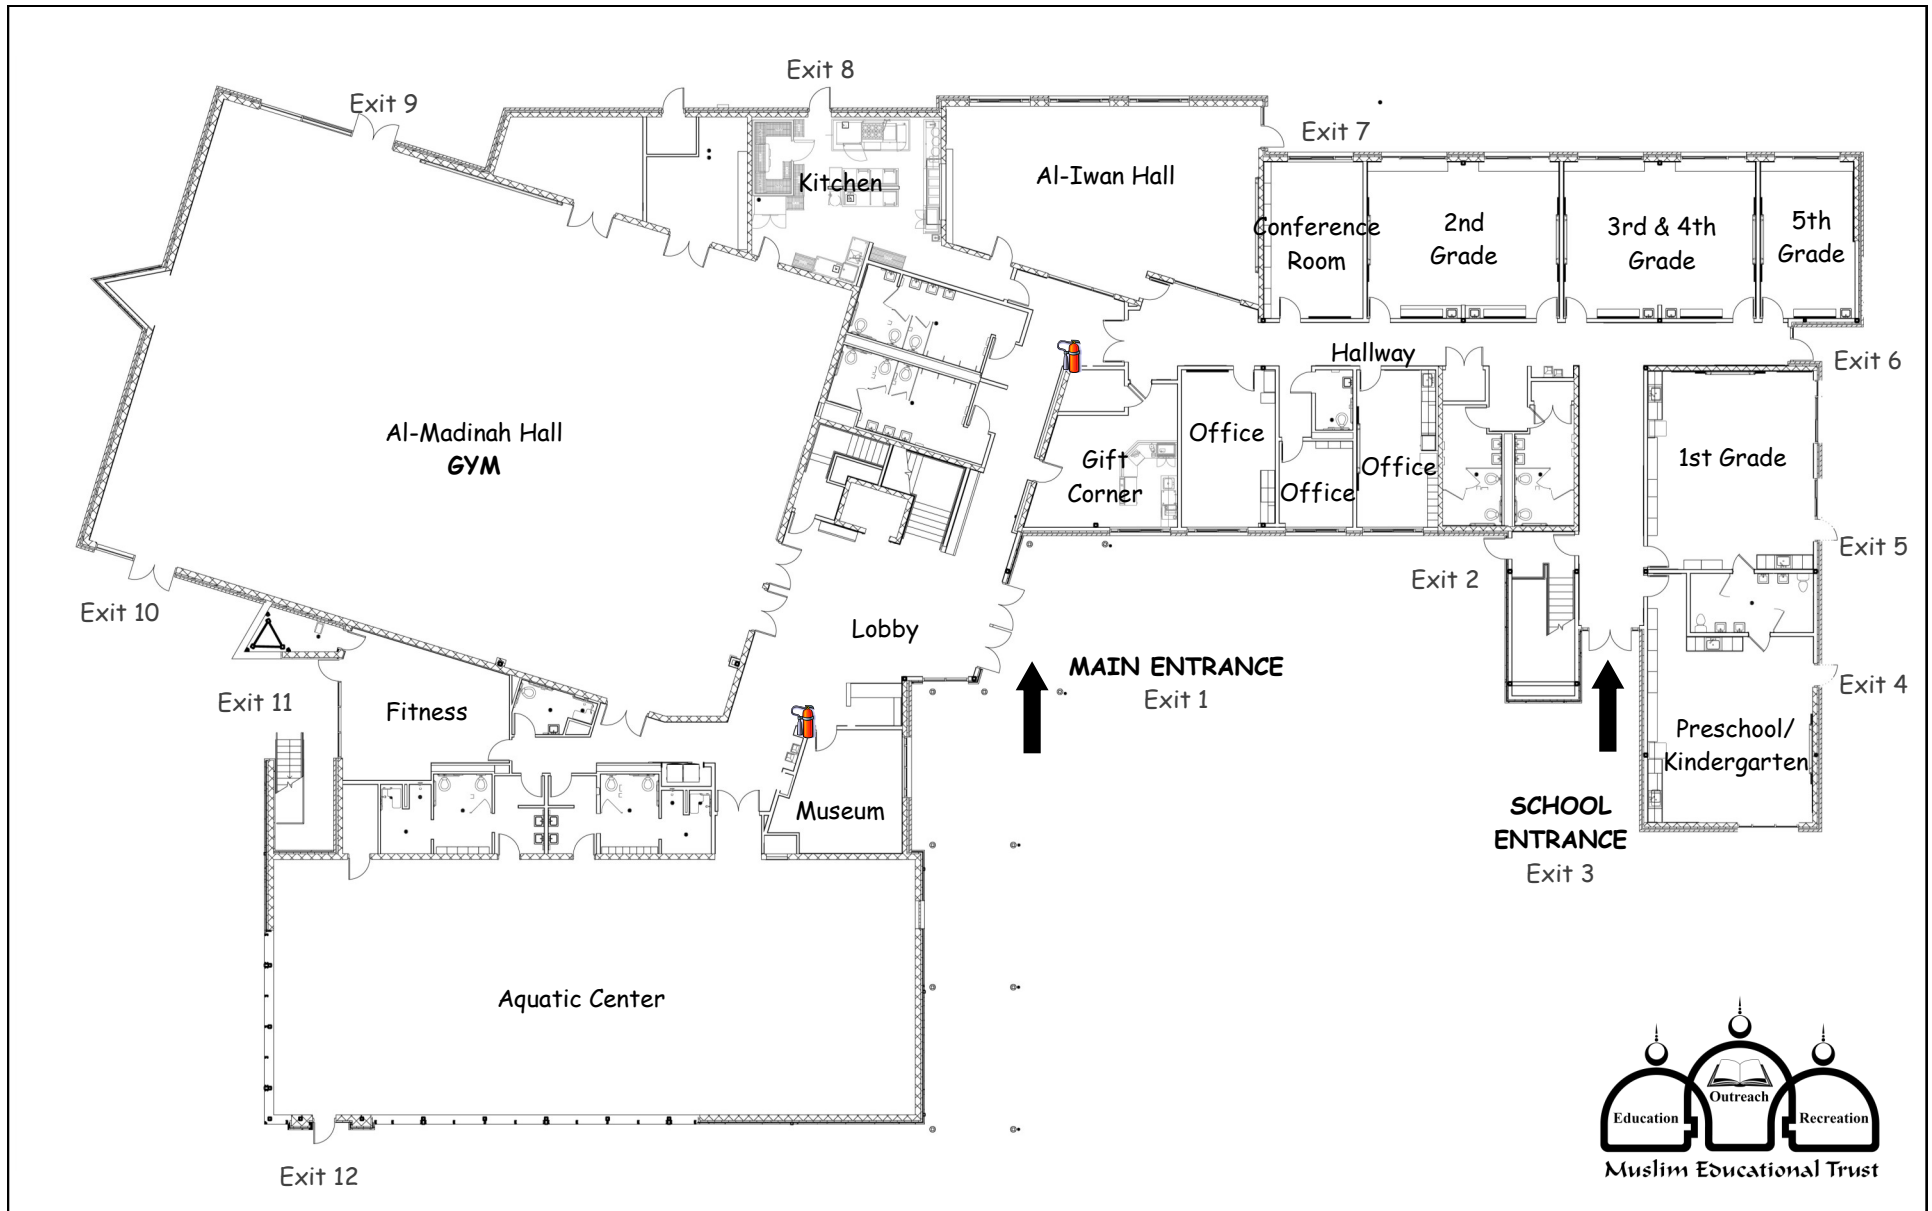

Muslim Educational Trust

10330 SW Scholls Ferry Road, Tigard, OR 97223

Phone: 503-579-6621, Fax: 503-590-0201

Website: www.metpdx.org, E-mail: metpdx@metpdx.org

Islamic School of MET (ISMET) — 1st Floor

Muslim Educational Trust