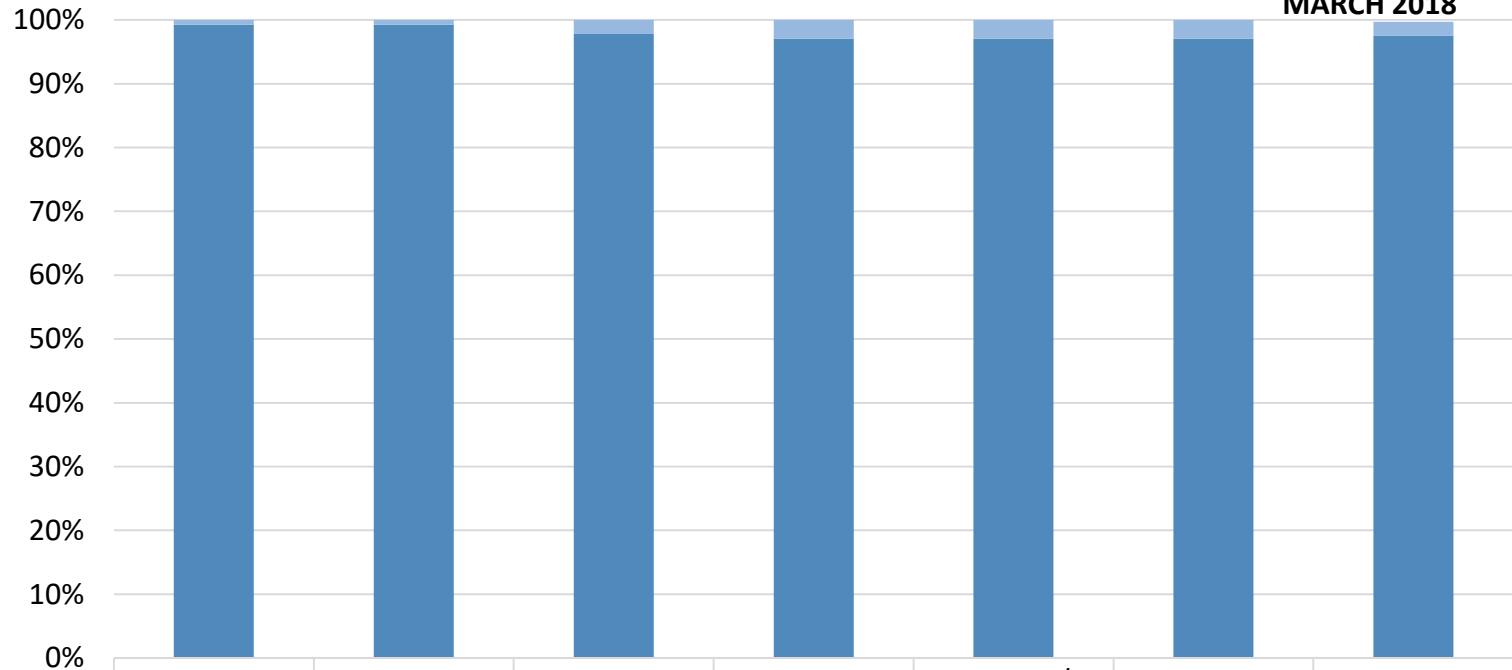

## How many kids at Islamic School of Muslim Educational Trust (ISMET) are vaccinated?\*

MARCH 2018

■ % Nonmedical Exemptions

■ % Vaccinated

1%

1%

2%

3%

3%

3%

2%

99%

99%

98%

97%

97%