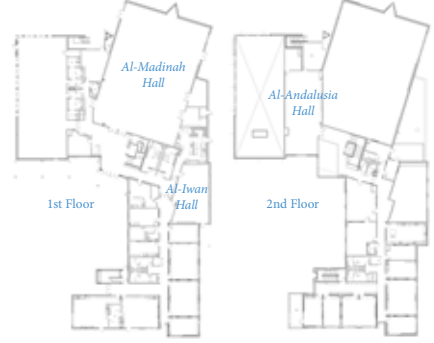

## Welcome!

The **MET Community Center** located in Tigard, at 10330 SW Scholls Ferry Road, Tigard, OR 97223, is ideally situated, just thirteen minutes from downtown Portland, within easy access for community members and a short walking distance from Washington Square. The **MET Community Center** approximately 36,000 square feet in area, welcomes members of all faiths as we at **MET** have since our founding in 1993.